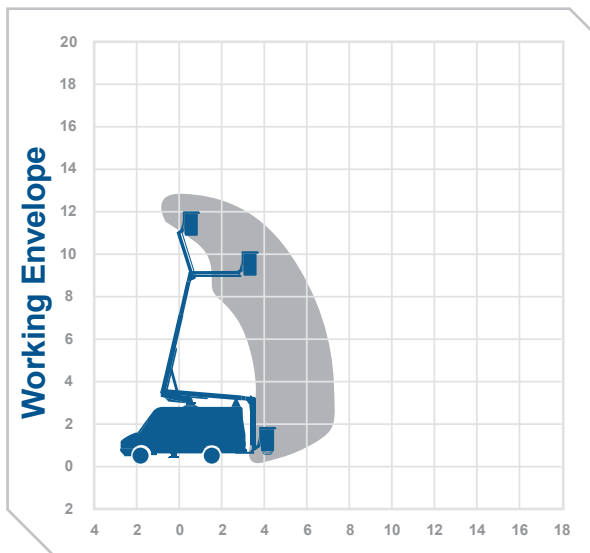

Working Height **13.0m**

Horizontal Outreach **7.0m**

Max Horiz. Outreach (full SWL)	7.0m
Overall travel Length	6.74m
Overall travel Height	3.15m
Overall travel Width	2.2m
Platform/cage size	1.0m x 0.60m
Max SWL	200kg
Gross vehicle weight class	3500kg
Operational Full Width	2.45m
Minimum Operational width (straight down jacking)	As above

Alternative
machines

V14E

Manufacturer

Versalift

13.0m

7.0m