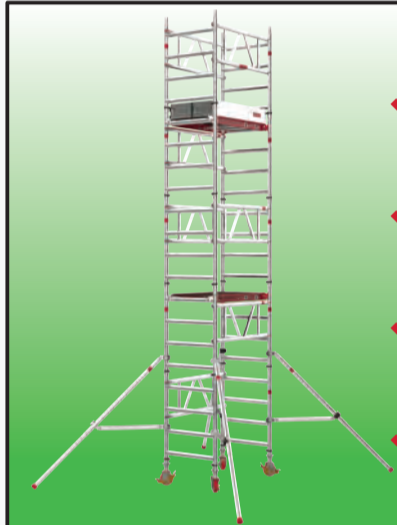

WORKING AT HEIGHT SOCIAL DISTANCING SOLUTIONS

One Person Build - One Person Use.

POP UP

PRODUCTS LIMITED

CHECK OUT OUR SDS RANGE:

Up to
8.0m
MAX
WORKING
HEIGHT

- ✓ One person build, one person use
- ✓ Easily transported and collected by one person
- ✓ Minimal transportation handling
- ✓ Minimal maintenance required

MI TOWER+

MIN WORKING HEIGHT - 3.0m
MAX WORKING HEIGHT - 8.0m
OVERALL WIDTH - 0.72m
OVERALL LENGTH - 1.62m
WEIGHT (8m WH) - 164kg

Up to
6.0m
MAX
WORKING
HEIGHT

- ✓ One person build, one person use
- ✓ Easily transported and collected by one person
- ✓ Minimal transportation handling
- ✓ Minimal maintenance required

MI TOWER

MIN WORKING HEIGHT - 3.0m
MAX WORKING HEIGHT - 6.0m
OVERALL WIDTH - 0.72m
OVERALL LENGTH - 1.17m
WEIGHT (6m WH) - 109kg

Up to
5.0m
MAX
WORKING
HEIGHT

- ✓ One person use
- ✓ Easily transported and collected by one person
- ✓ Minimal transportation handling
- ✓ No pre-use building required

IQ LIFT

MIN WORKING HEIGHT - 2.60m
MAX WORKING HEIGHT - 4.95m
OVERALL WIDTH - 0.76m
OVERALL LENGTH - 1.31m
WEIGHT (PRO 10) - 394kg

Up to
2.8m
MAX
WORKING
HEIGHT

- ✓ One person build, one person use
- ✓ Easily transported and collected by one person
- ✓ Minimal transportation handling
- ✓ Minimal maintenance required