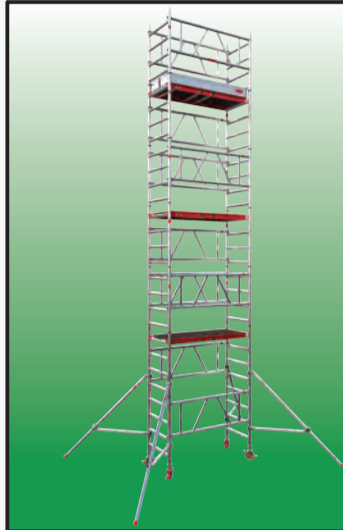

WORKING AT HEIGHT SOCIAL DISTANCING SOLUTIONS

One Person Build - One Person Use.

POP UP

PRODUCTS LIMITED

CHECK OUT OUR SDS RANGE:

Up to
8.0m
MAX
WORKING
HEIGHT

- ✓ One person build, one person use
- ✓ Easily transported and collected by one person
- ✓ Minimal transportation handling
- ✓ Minimal maintenance required

MI TOWER+

MIN WORKING HEIGHT - 3.0m
MAX WORKING HEIGHT - 8.0m
OVERALL WIDTH - 0.72m
OVERALL LENGTH - 1.62m
WEIGHT (8m WH) - 164kg

Up to
6.0m
MAX
WORKING
HEIGHT

- ✓ One person build, one person use
- ✓ Easily transported and collected by one person
- ✓ Minimal transportation handling
- ✓ Minimal maintenance required

MI TOWER

MIN WORKING HEIGHT - 3.0m
MAX WORKING HEIGHT - 6.0m
OVERALL WIDTH - 0.72m
OVERALL LENGTH - 1.17m
WEIGHT (6m WH) - 109kg

Up to
5.0m
MAX
WORKING
HEIGHT

- ✓ One person use
- ✓ Easily transported and collected by one person
- ✓ Minimal transportation handling
- ✓ No pre-use building required

IQ LIFT

MIN WORKING HEIGHT - 2.60m
MAX WORKING HEIGHT - 4.95m
OVERALL WIDTH - 0.76m
OVERALL LENGTH - 1.31m
WEIGHT (PRO 10) - 394kg

Up to
2.8m
MAX
WORKING
HEIGHT

- ✓ One person build, one person use
- ✓ Easily transported and collected by one person
- ✓ Minimal transportation handling
- ✓ Minimal maintenance required