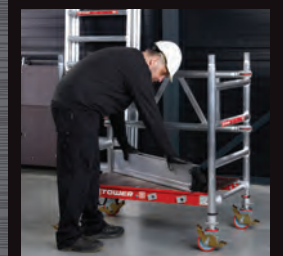

ONE MAN QUICK-ASSEMBLY ACCESS TOWER

EASY TO TRANSPORT

EASY TO MOVE

SCAN TO SEE MORE

COMPACT TROLLEY

TROLLEY IS TOWER BASE

it's safe and simple...

+44 (0)1244 833 933

info@popupproducts.co.uk

popupproducts.co.uk

Mi TOWER

Easy-hang hangers

One Man Use

Easy-clip frame clips

Easy-lock stabilisers

Strong & Robust