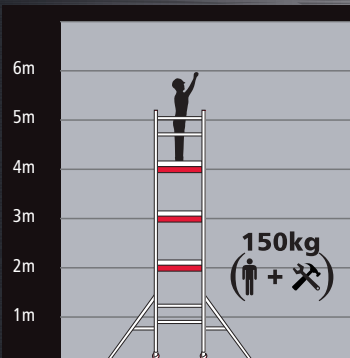

Mi TOWER

One Man Tower

<10 Mins Assembly

Safe Assembly

Strong & Robust

Small Footprint

Up to 6m

evolution

info@popupproducts.co.uk

popupproducts.co.uk

Mi TOWER

Easy-hang hangers

One Man Use

Easy-clip frame clips

Easy-lock stabilisers

Strong & Robust

Specifications	Working Heights		
	4m	5m	6m
Overall Length (mm)	1170	1170	1170
Overall Width (mm)	728	728	728
Overall Height (m)	3	4	5
Platform Dimensions (mm)	1021 x 610	1021 x 610	1021 x 610
Platform Height (m)	2	3	4
Gross Weight (kg)	77	99	110
Stabiliser Footprint (m)	2.8(l) x 2.4(w)	2.8(l) x 2.4(w)	2.8(l) x 2.4(w)